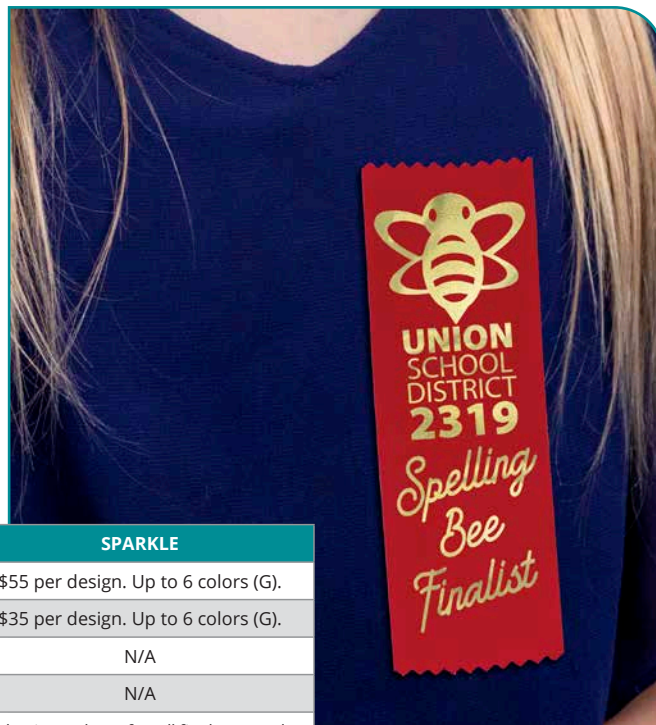

FOIL PRINT	SPARKLE
SET-UP	$50 per design (G).	$55 per design. Up to 6 colors (G).
RE-ORDER SET-UP	N/A	$35 per design. Up to 6 colors (G).
ADDITIONAL LOCATION	N/A	N/A
ADDITIONAL COLOR	$35 per color, per roll (A).	N/A
PRODUCTION TIME*	4 business days after all final approvals.	10 business days after all final approvals.
COLUMN PRICING	Per 100-yard roll, one-color imprint. Plate charge is additional.	Per 100-yard roll, up to 6 colors. Set-up charge is additional.
PLAIN RIBBON	20% off the Foil Print price and ships next business day.	
ART SPECS/IMPRINT COLORS	Refer to pages 206-208, 210, 216.	
RUSHES & ADDITIONAL SERVICES	Refer to pages 206-208, 221.	

* Orders with more than 10 rolls of 1-color, 5 rolls of 2-colors, or 10 rolls with Sparkle design will require extra production time.

Note: White Matte Foil is not available for use on ribbon or bows.

Note: Imprint design will have a 1/2" space between repeats unless you specify differently on your purchase order.